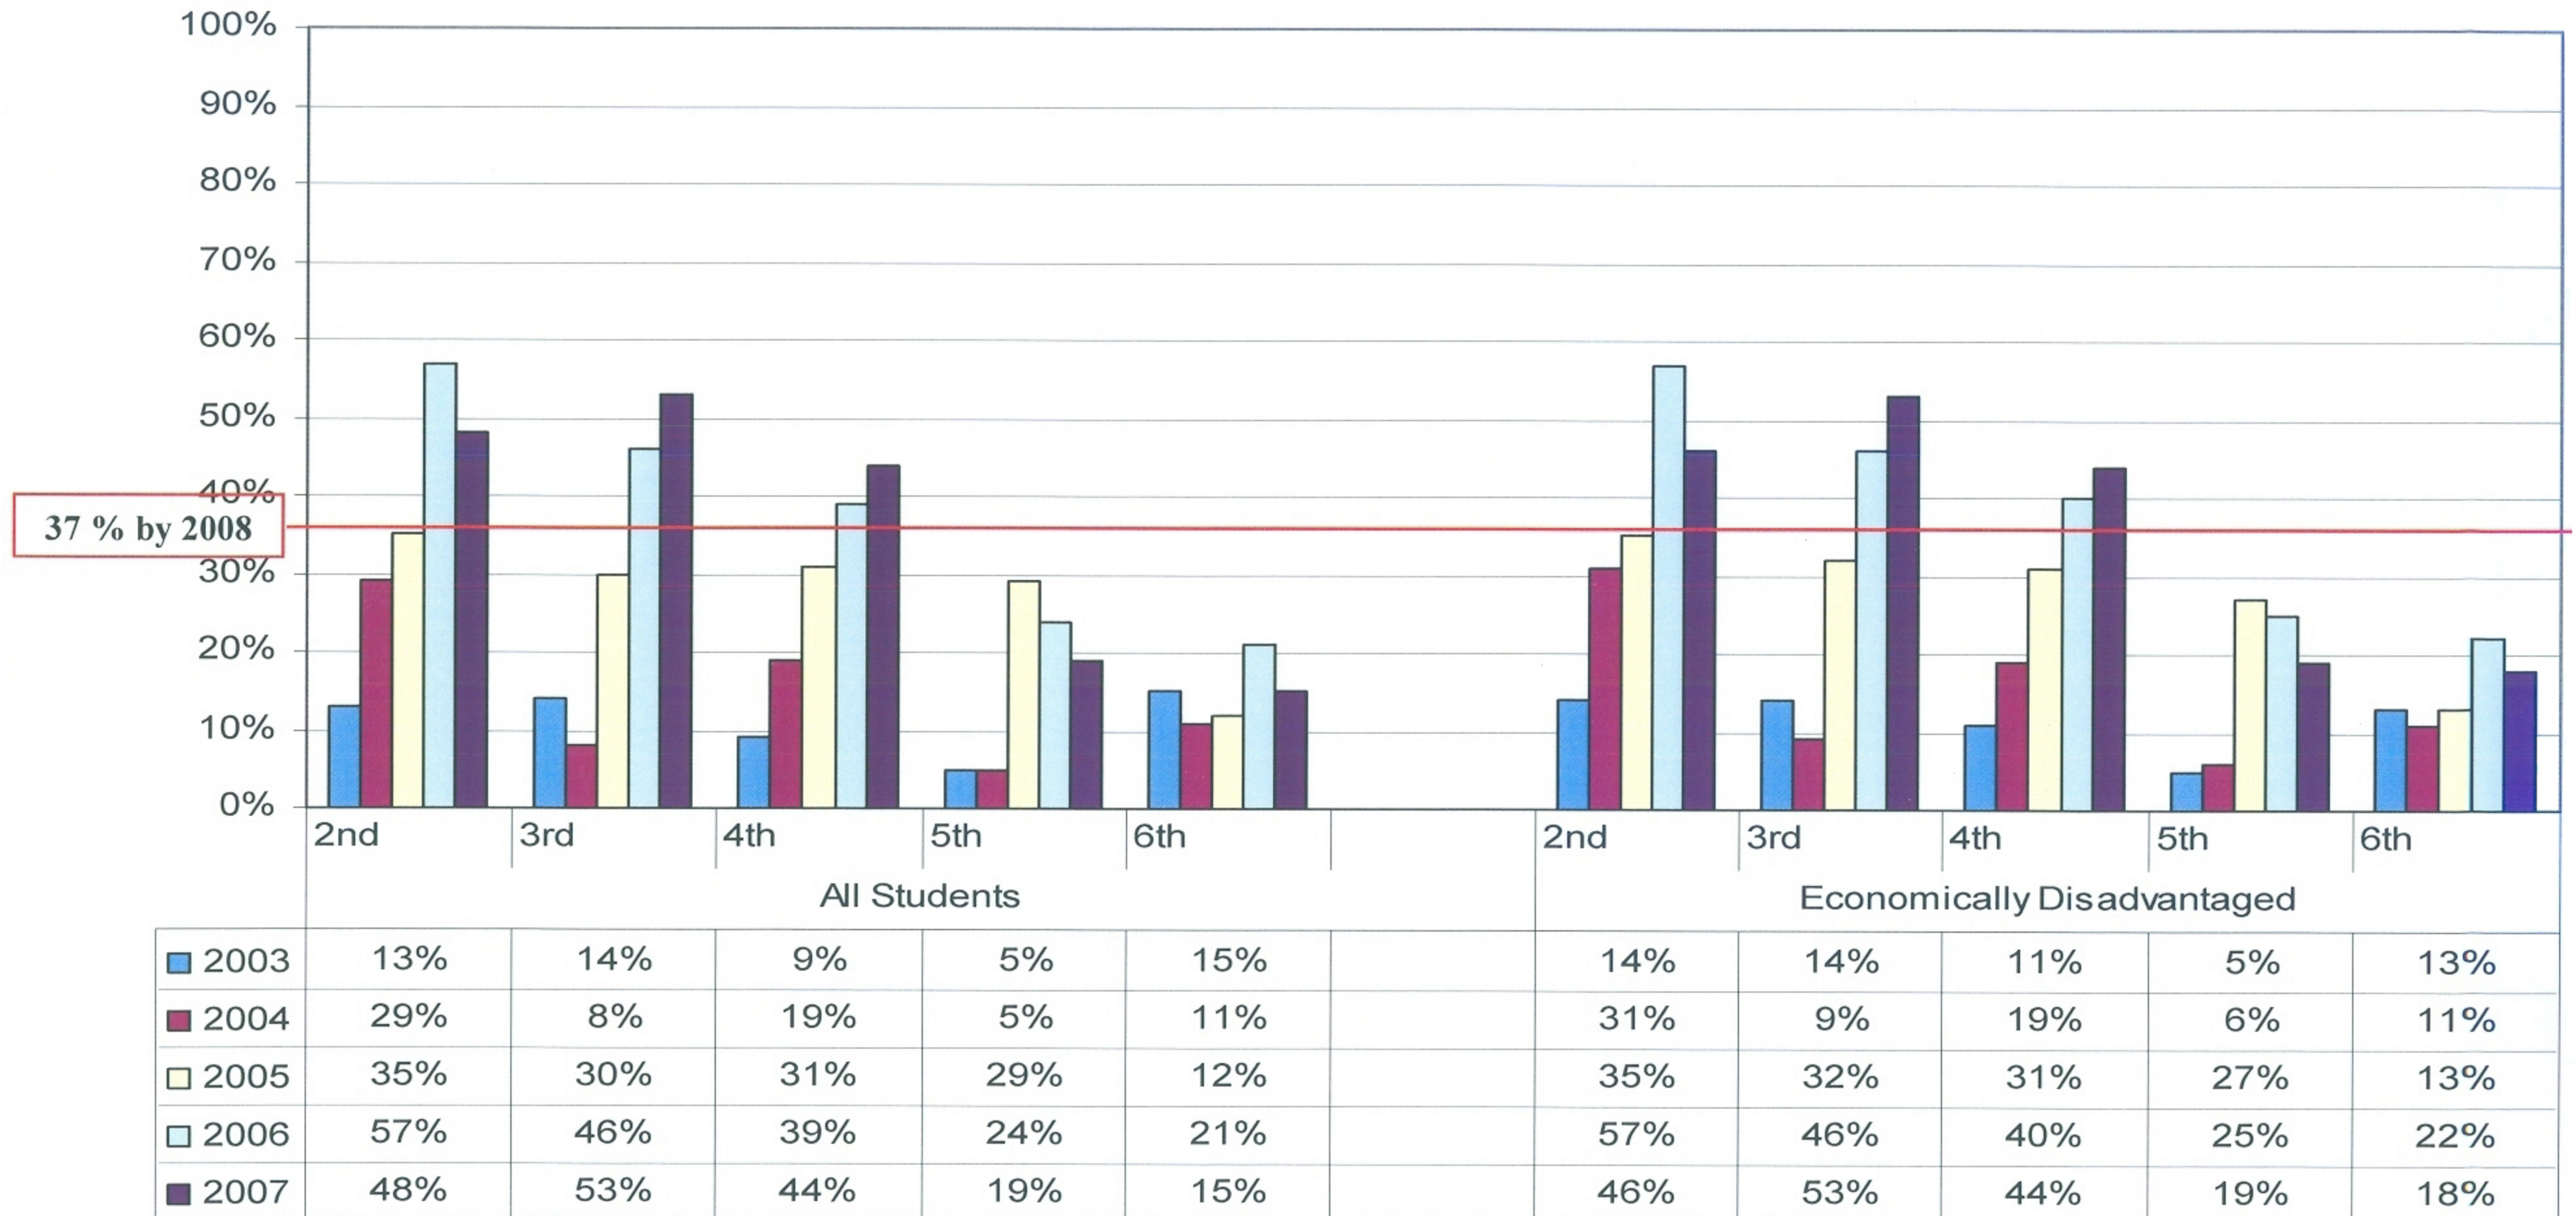

Franklin McKinley School District 2006-07 STAR Report*

McKinley School Mathematics CST Scores Proficient and Above

*A "blank" means there were not enough significant scores.

*A "0" means there were enough significant scores but no Proficient or Above