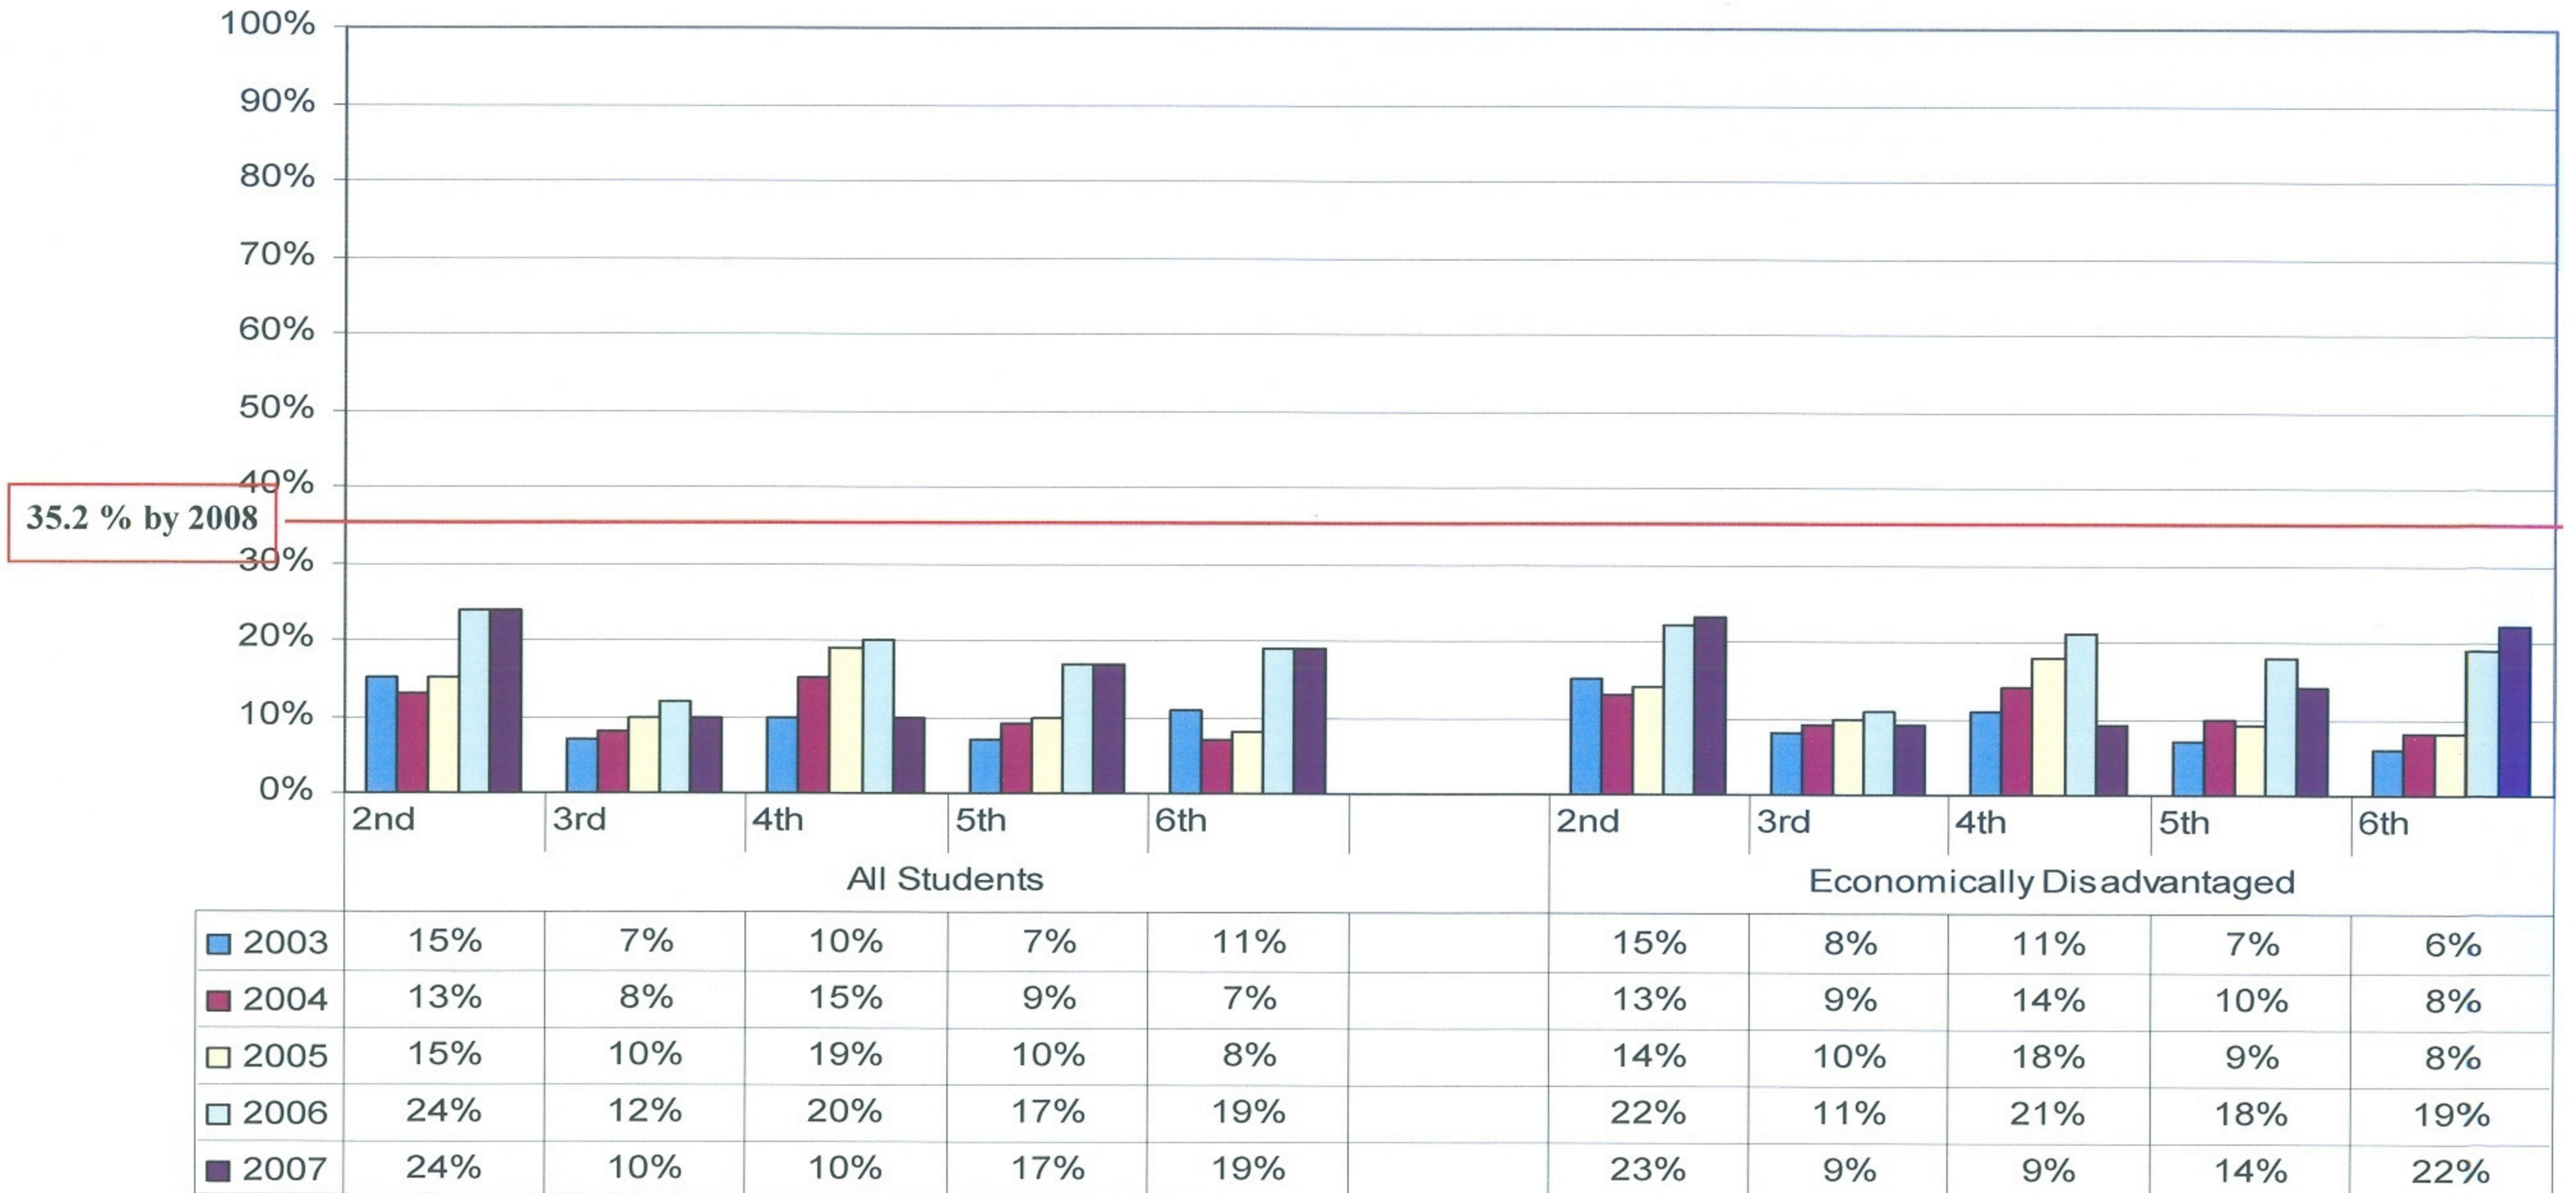

# Franklin McKinley School District 2006-07 STAR Report\*

## McKinley School Language Arts CST Scores Proficient and Above

\*A "blank" means there were not enough significant scores.

\*A "0" means there were enough significant scores but no Proficient or Above